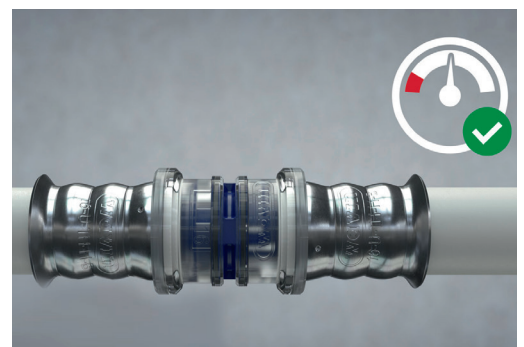

Wavin Tigris

New: Tigris K5/M5

Wavin's brand new fitting generation, Tigris K5/M5 has been developed from scratch by making the design ideal for the needs of the installer has been adapted.

Wavin Tigris K5/M5, builds on the success and reliability delivered by its predecessor, the Tigris K1/M1. The new Wavin Tigris K5/M5 are the very first of their kind to feature the innovative Acoustic Leak Alert function.

Acoustic Leak Alert Smart and unique

Wavin's unique innovative feature, Acoustic Leak Alert, is an integrated leak detection system for pressure tests executed with air. When a fitting is not pressed it emits a loud whistle (+/- 80dB(A)) that makes it easy to quickly trace the leaking fitting*. For air testing, only a simple air compressor is required at the construction site, which will verify with 0.15 bar the tightness of the installation. The advantages of this air test:

- ⌚ An early water supply on the construction site is not necessary
- ⌚ The possible Legionella risk due to standing water until commissioning is eliminated
- ⌚ The leak test is fast, clean and can be carried out in any weather
- ⌚ Eliminating leakage sprays saves time and money