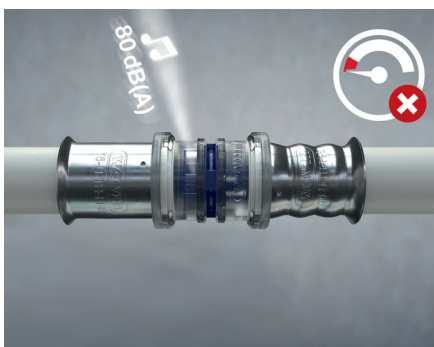

Wavin Tigris

New: Tigris K5/M5

Wavin's brand new fitting generation, Tigris K5/M5 has been developed from scratch by making the design ideal for the needs of the installer has been adapted.

Wavin Tigris K5/M5, builds on the success and reliability delivered by its predecessor, the Tigris K1/M1. The new Wavin Tigris K5/M5 are the very first of their kind to feature the innovative Acoustic Leak Alert function.

Acoustic Leak Alert Smart and unique

Wavin's unique innovative feature, Acoustic Leak Alert, is an integrated leak detection system for pressure tests executed with air. When a fitting is not pressed it emits a loud whistle (+/- 80dB(A)) that makes it easy to quickly trace the leaking fitting*. For air testing, only a simple air compressor is required at the construction site, which will verify with 0.15 bar the tightness of the installation. The advantages of this air test:

- ⌚ An early water supply on the construction site is not necessary
- ⌚ The possible Legionella risk due to standing water until commissioning is eliminated
- ⌚ The leak test is fast, clean and can be carried out in any weather
- ⌚ Eliminating leakage sprays saves time and money