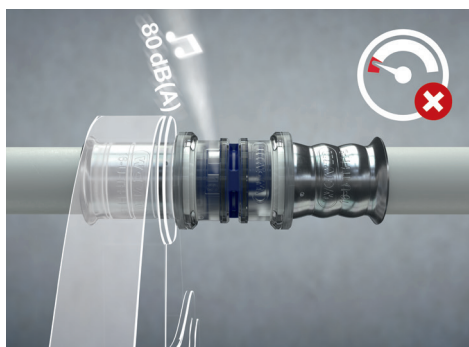

Wavin Tigris

New: Tigris K5/M5

Wavin's brand new fitting generation, Tigris K5/M5 has been developed from scratch by making the design ideal for the needs of the installer has been adapted.

Wavin Tigris K5/M5, builds on the success and reliability delivered by its predecessor, the Tigris K1/M1. The new Wavin Tigris K5/M5 are the very first of their kind to feature the innovative Acoustic Leak Alert function.

Acoustic Leak Alert Smart and unique

Wavin's unique innovative feature, Acoustic Leak Alert, is an integrated leak detection system for pressure tests executed with air. When a fitting is not pressed it emits a loud whistle (+/- 80dB(A)) that makes it easy to quickly trace the leaking fitting*. For air testing, only a simple air compressor is required at the construction site, which will verify with 0.15 bar the tightness of the installation. The advantages of this air test:

- ⌚ An early water supply on the construction site is not necessary
- ⌚ The possible Legionella risk due to standing water until commissioning is eliminated
- ⌚ The leak test is fast, clean and can be carried out in any weather
- ⌚ Eliminating leakage sprays saves time and money